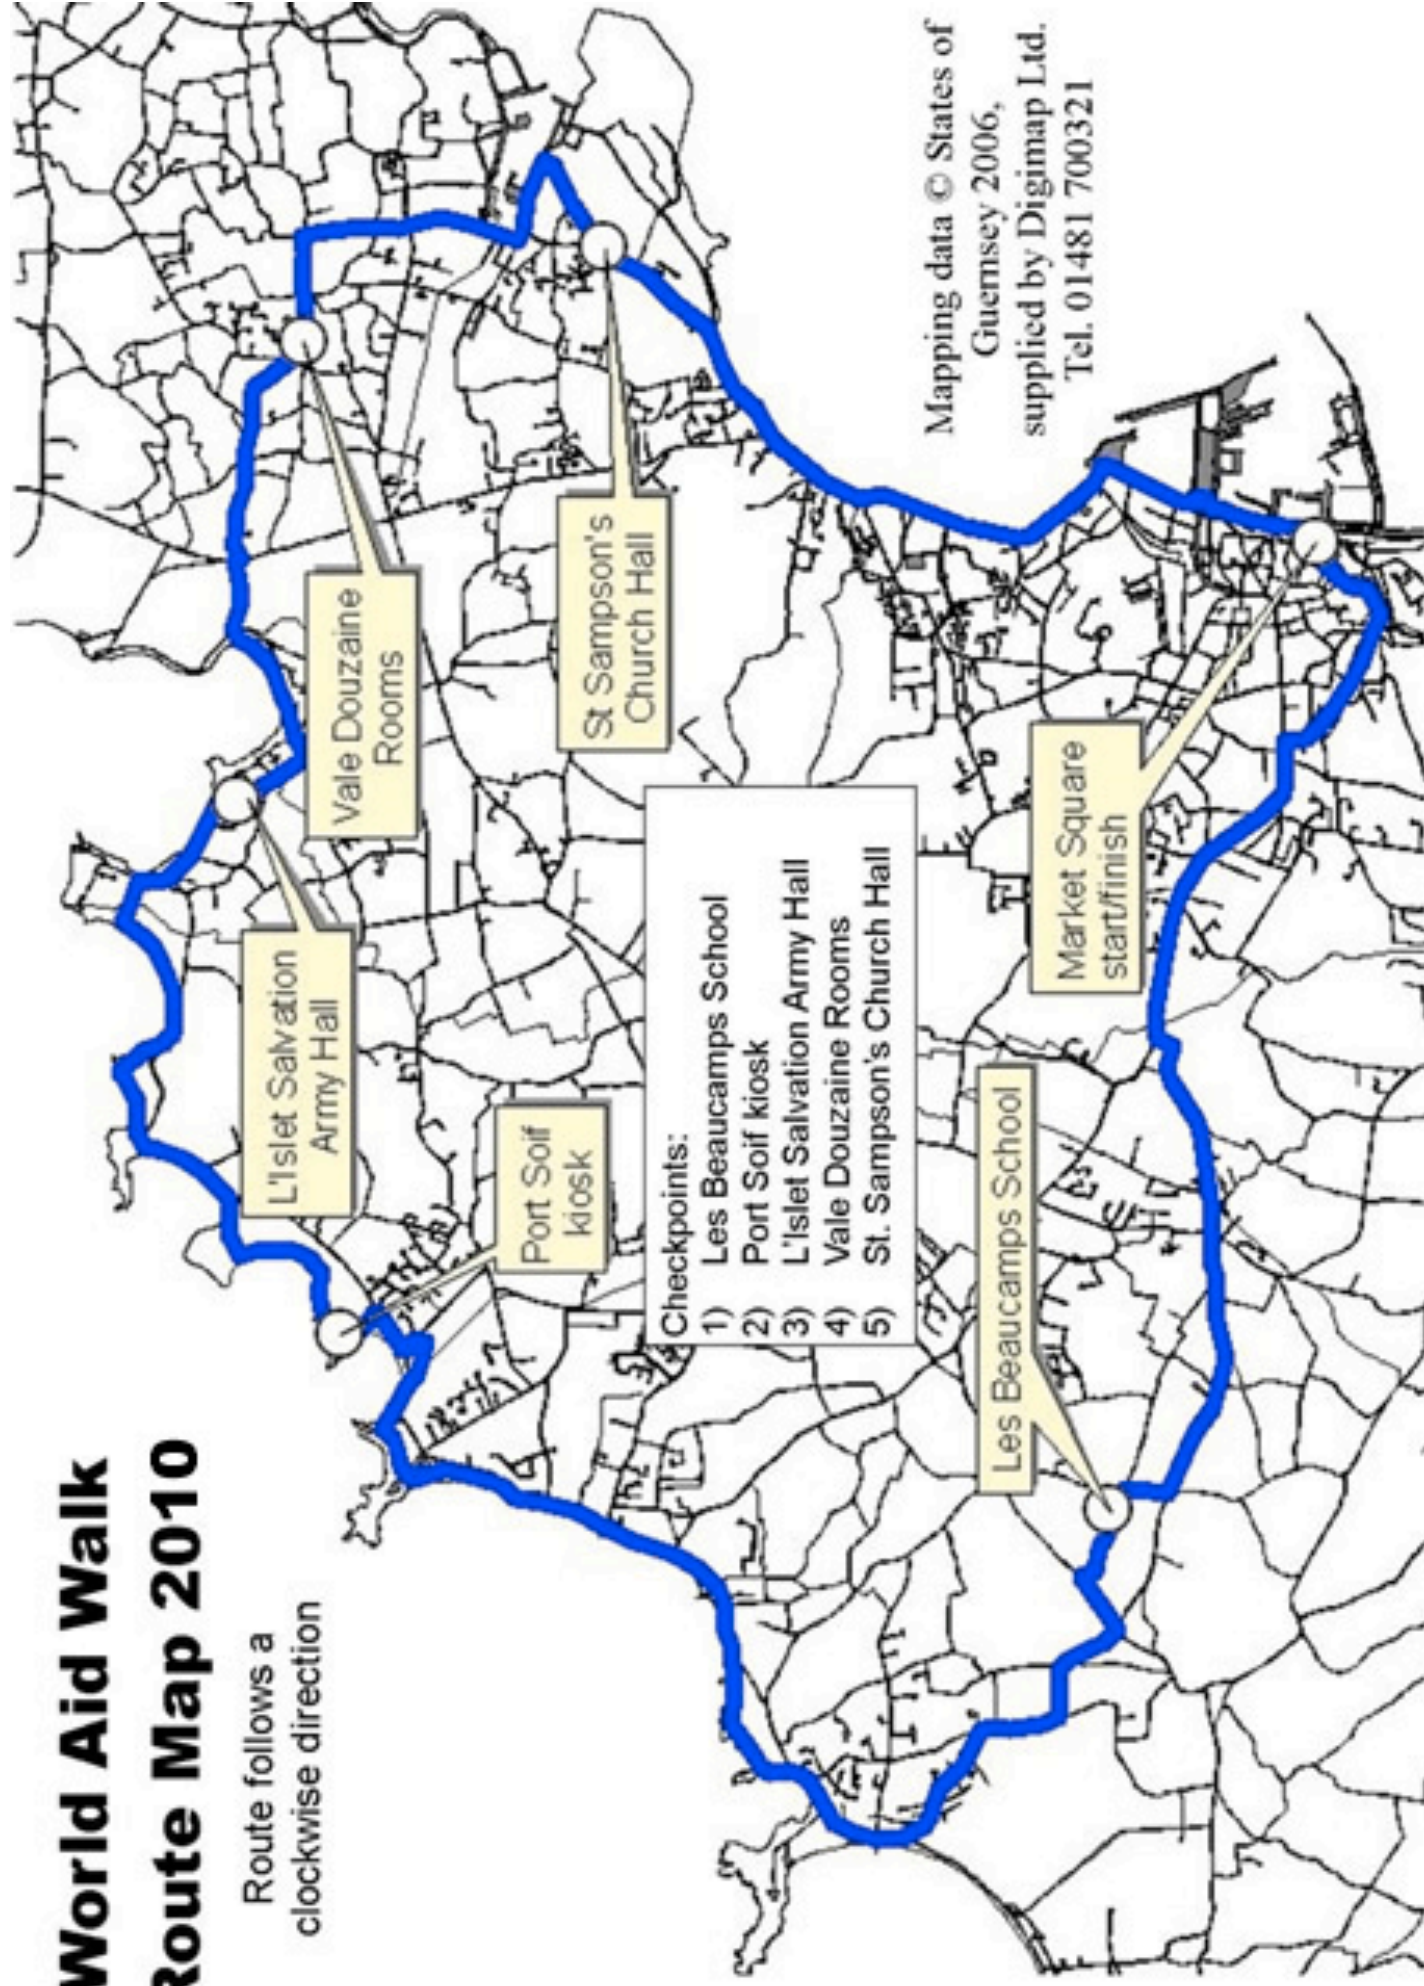

World Aid Walk Route Map 2010

Route follows a
clockwise direction

Mapping data © States of
Guernsey 2006,
supplied by Digimap Ltd.
Tel. 01481 700321