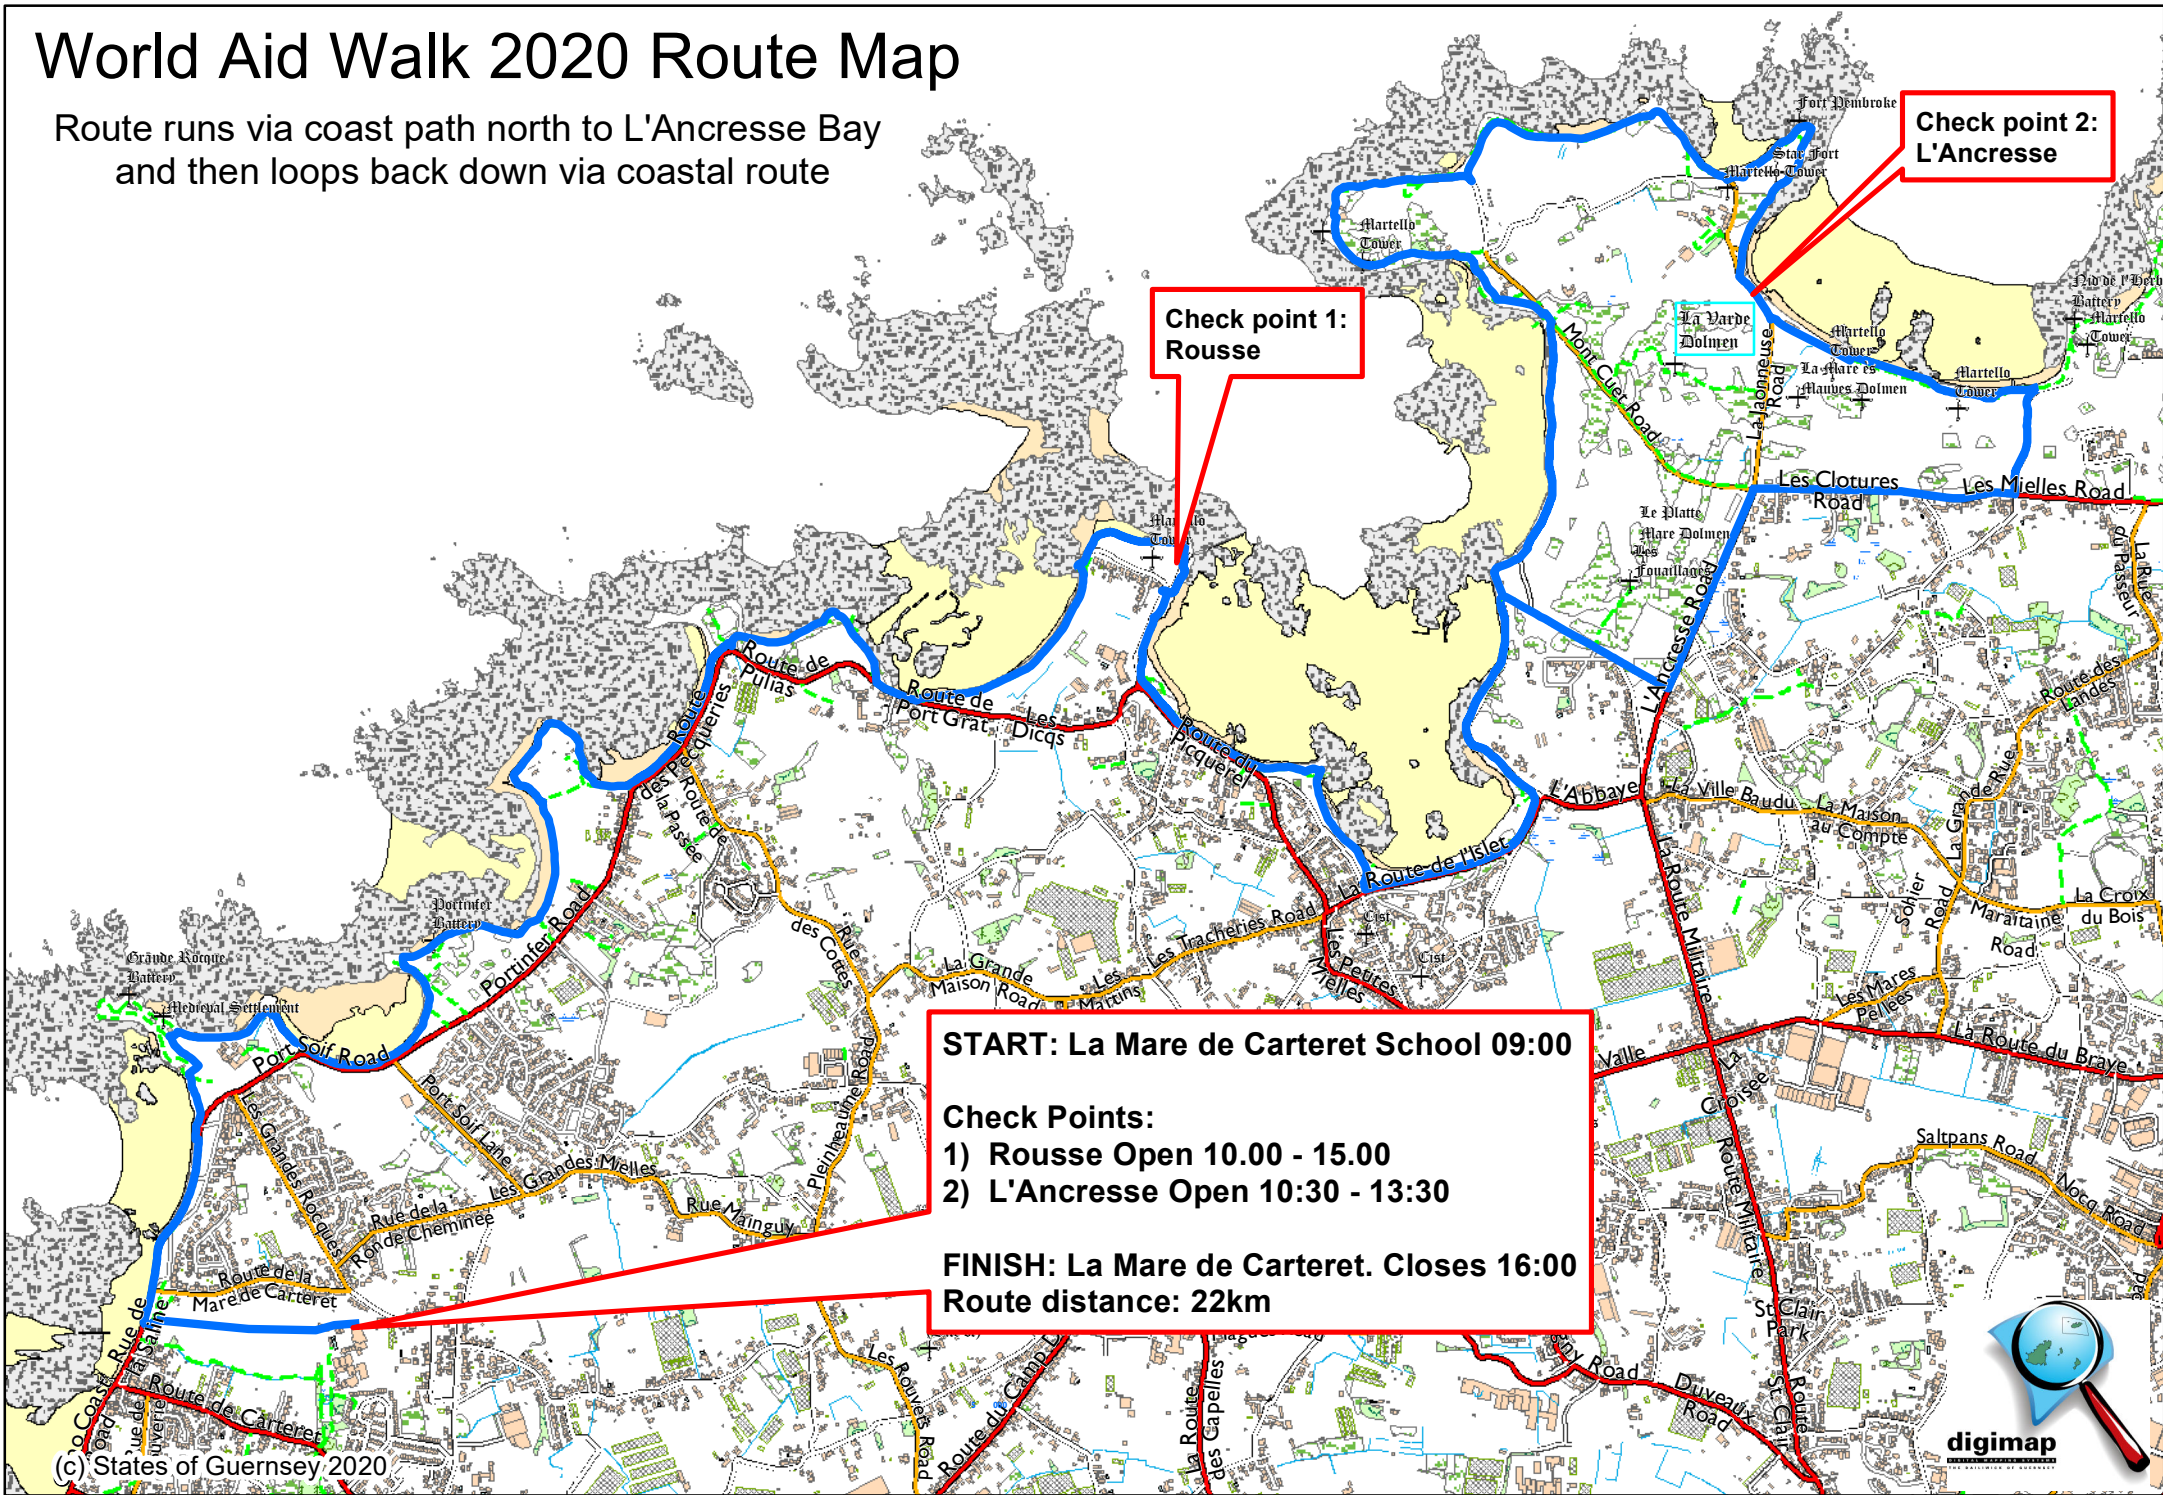

# World Aid Walk 2020 Route Map

Route runs via coast path north to L'Ancrese Bay and then loops back down via coastal route

**START: La Mare de Carteret School 09:00**

**Check Points:**

- 1) Rouse Open 10.00 - 15.00
- 2) L'Ancrese Open 10:30 - 13:30

**FINISH: La Mare de Carteret. Closes 16:00**

**Route distance: 22km**